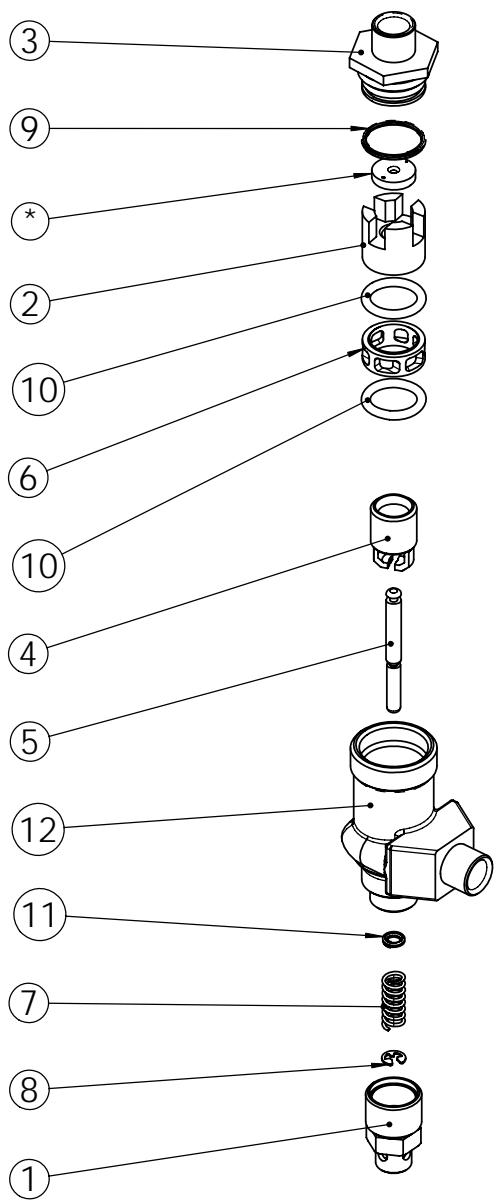

REVISIONS				
ECN	Rev.	Description	Date (dd/mm/yy)	Approved
	S	BU14792 WAS 14792	19/05/2009	LD

**S/E 24981  
B.V 1700 REPAIR KIT :**

**INCLUDE ITEMS  
4, 5, 6, 7, 8, 9, 10,11**

Gpm Range :

- 1.2 gpm
- 2 gpm
- 4 gpm
- 7 gpm

ITEM	PART NO.	DESCRIPTION	24181-1.2	24181-2	24181-4	24181-7
1	BR11749	GUIDE,BRINE VALVE STEM	1	1	1	1
2	14785-01	RETAINER,FLOW CONTROL	1	1	1	1
3	BU14792	END PLUG	1	1	1	1
4	14795	BRINE VALVE PISTON 1700/1710	1	1	1	1
5	BR14797	BRINE VALVE STEM	1	1	1	1
6	14798	BRINE VALVE SPACER	1	1	1	1
7	BU15310	SPRING, BRINE VALVE	1	1	1	1
8	BR10250	RING, RETAINING	1	1	1	1
9	BR13201-01	QUAD RING -020	1	1	1	1
10	BR14811	O-RING, -210, 560CD	2	2	2	2
11	BU12550-01	QUAD RING	1	1	1	1
12	BU14790	BRINE VALVE BODY 2"	1	1	1	1
13	BR12085	WASHER,FLOW,1.2 GPM	1	-	-	-
	BR12087	WASHER FLOW, 2.0 GPM	-	1	-	-
	BR12091	WASHER, FLOW, 4.0 GPM	-	-	1	-
	BR12408	WASHER, FLOW, 7.0 GPM	-	-	-	1

1700 BRINE VALVE xx GPM ASSY 2750/2850/2870/2910

**24181-XX**  
Chapitre 03